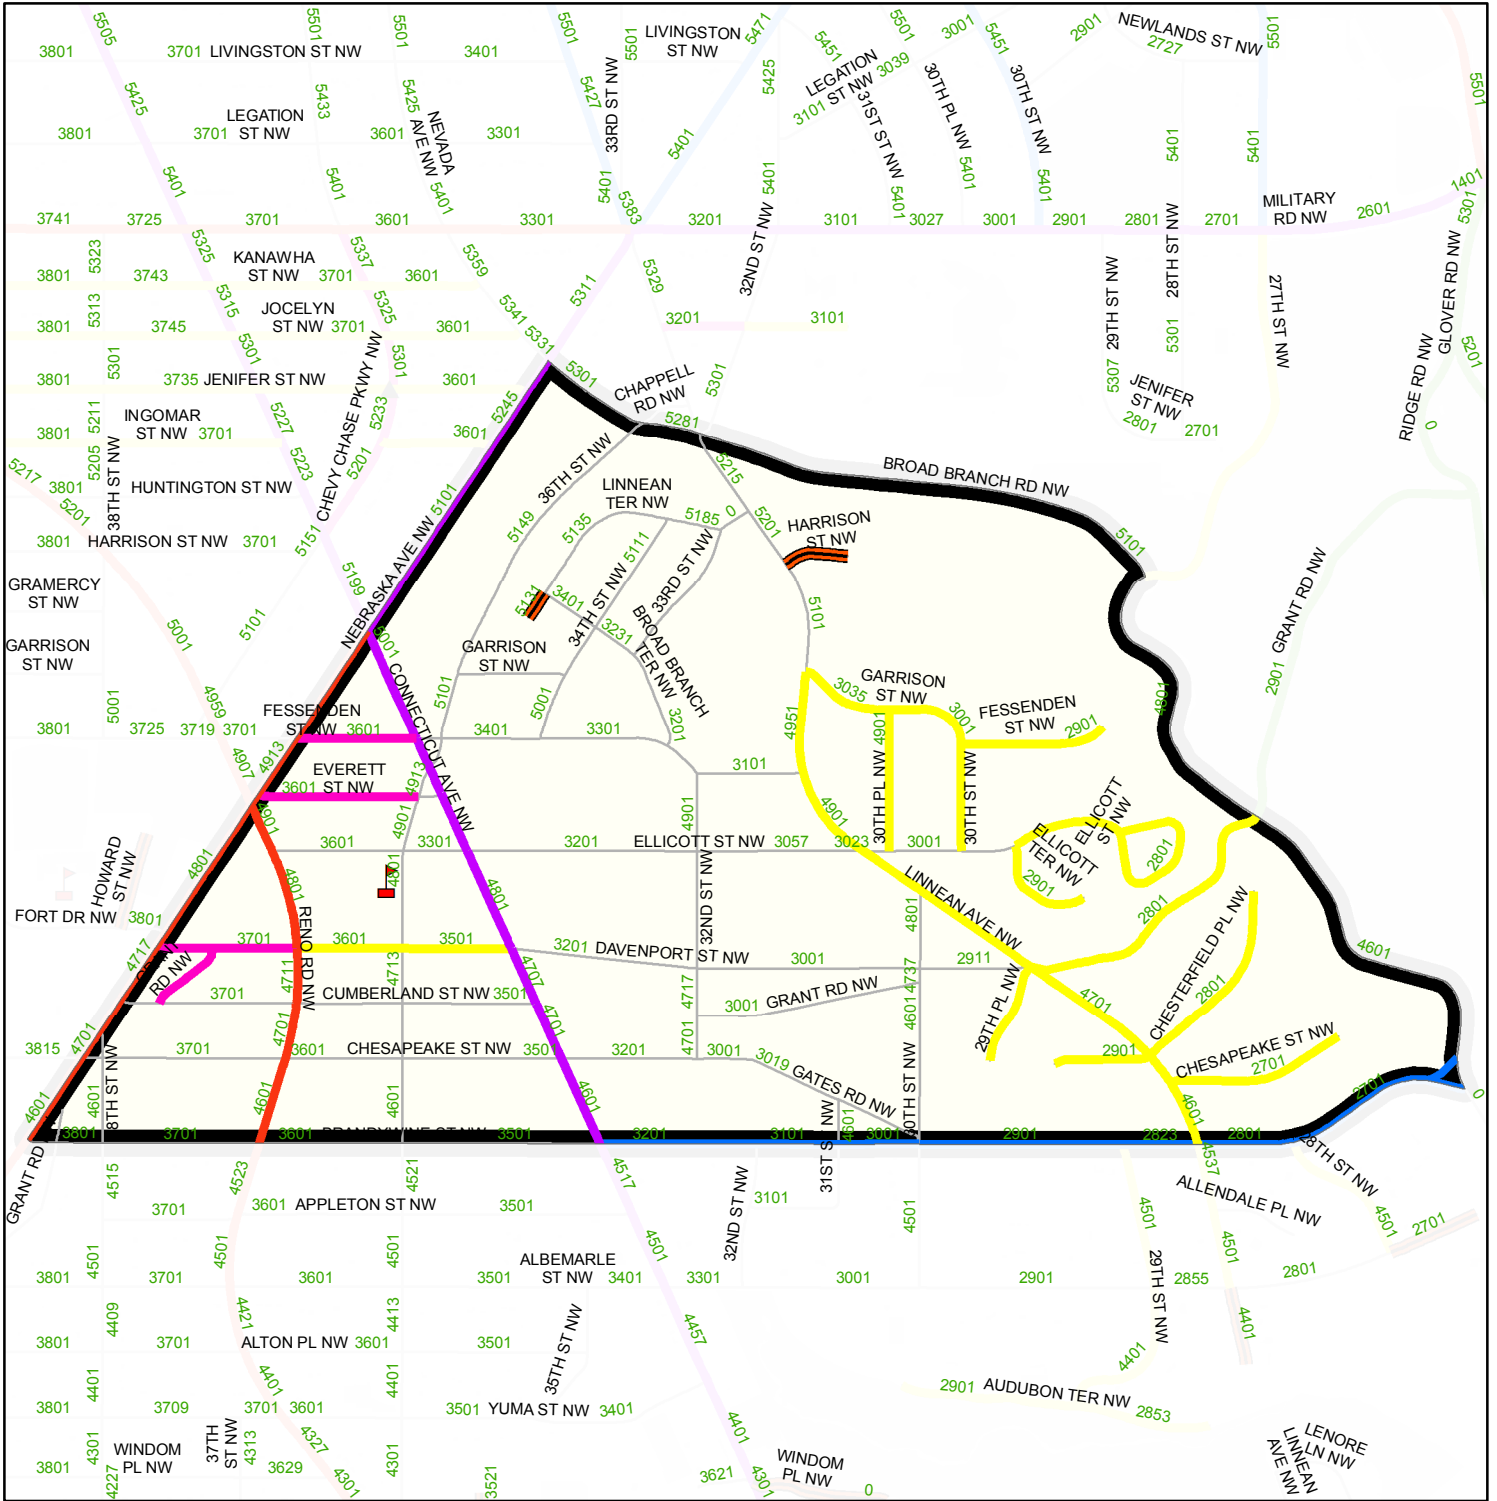

DISTRICT OF COLUMBIA - SNOW PLANNING MAP

Light Plow(105)

Legend			