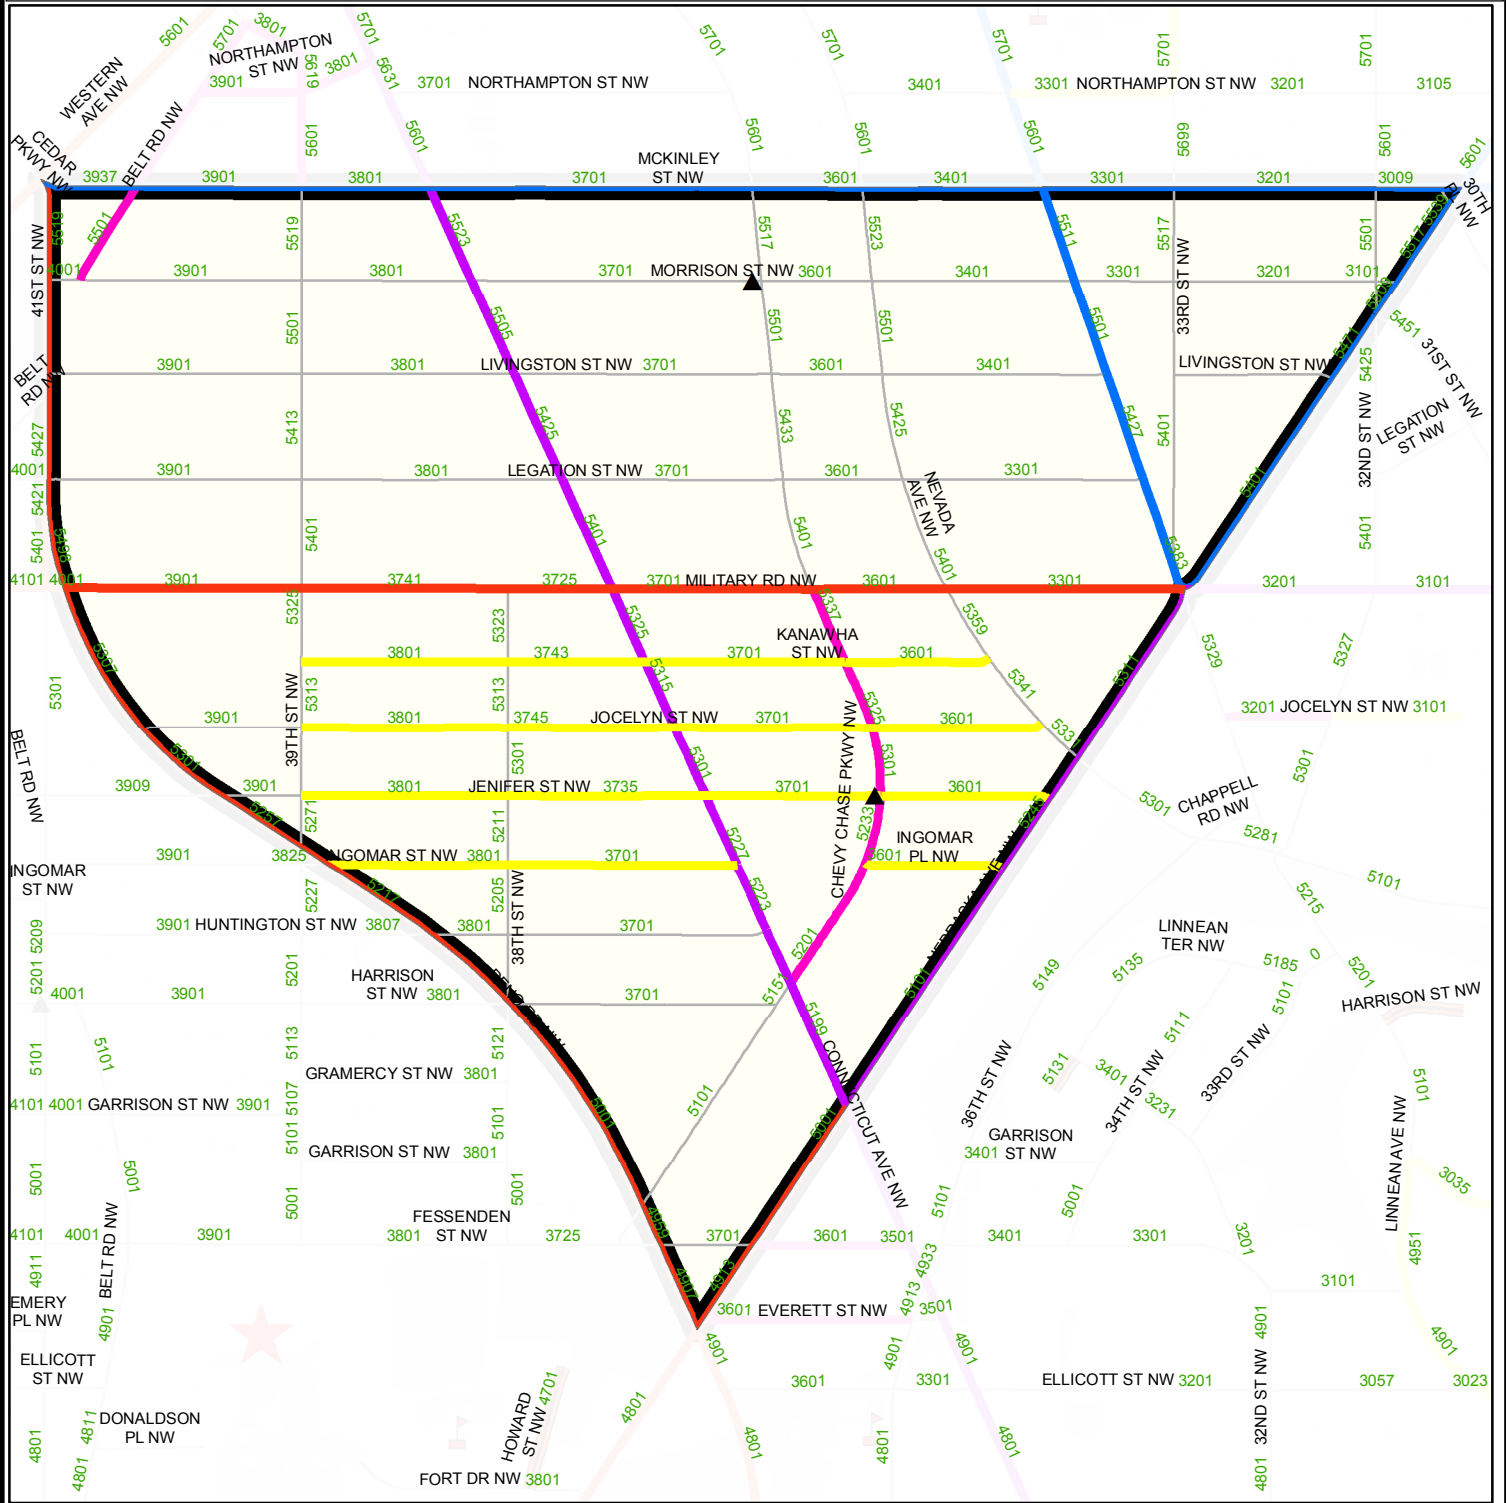

DISTRICT OF COLUMBIA - SNOW PLANNING MAP

Light Plow(104)

Legend			