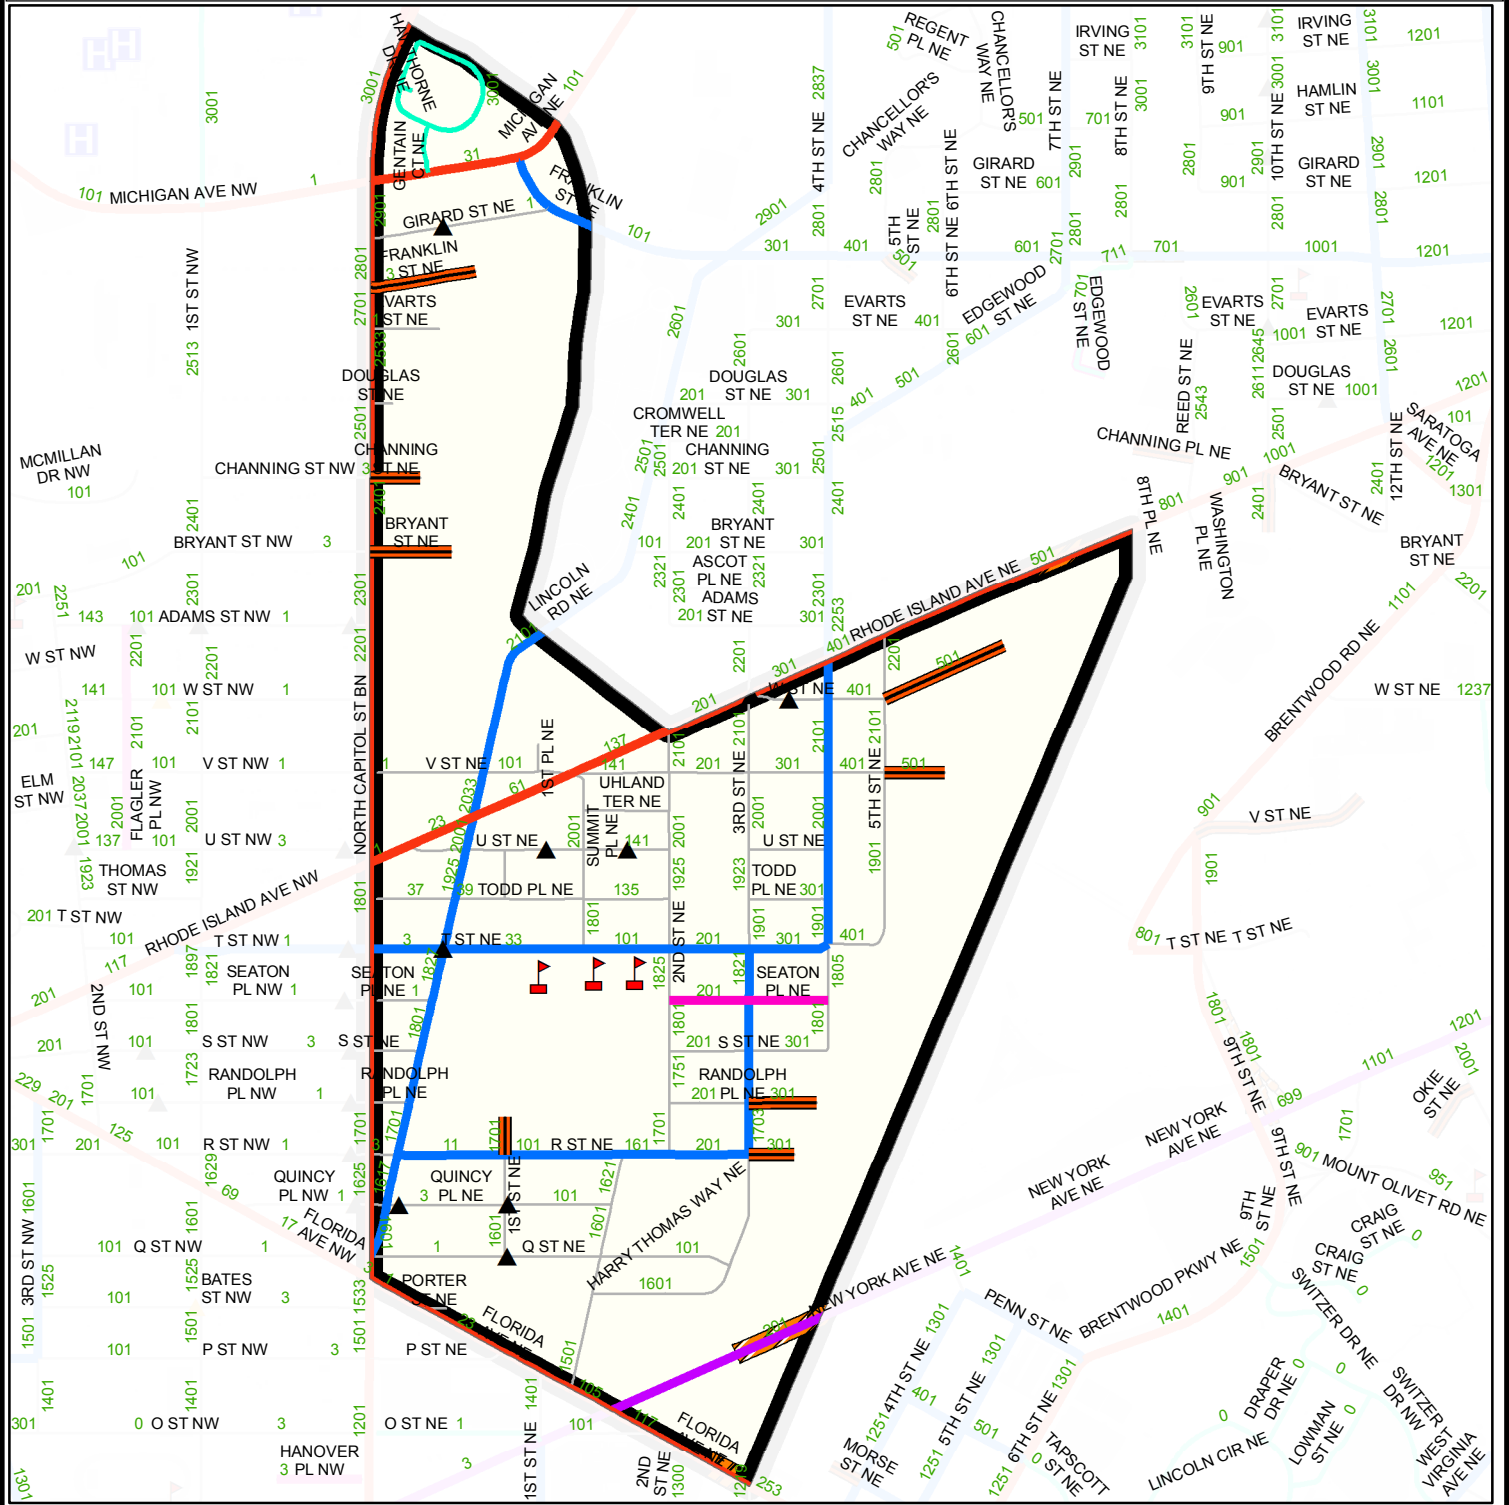

DISTRICT OF COLUMBIA - SNOW PLANNING MAP

Light Plow(1008)

Legend			