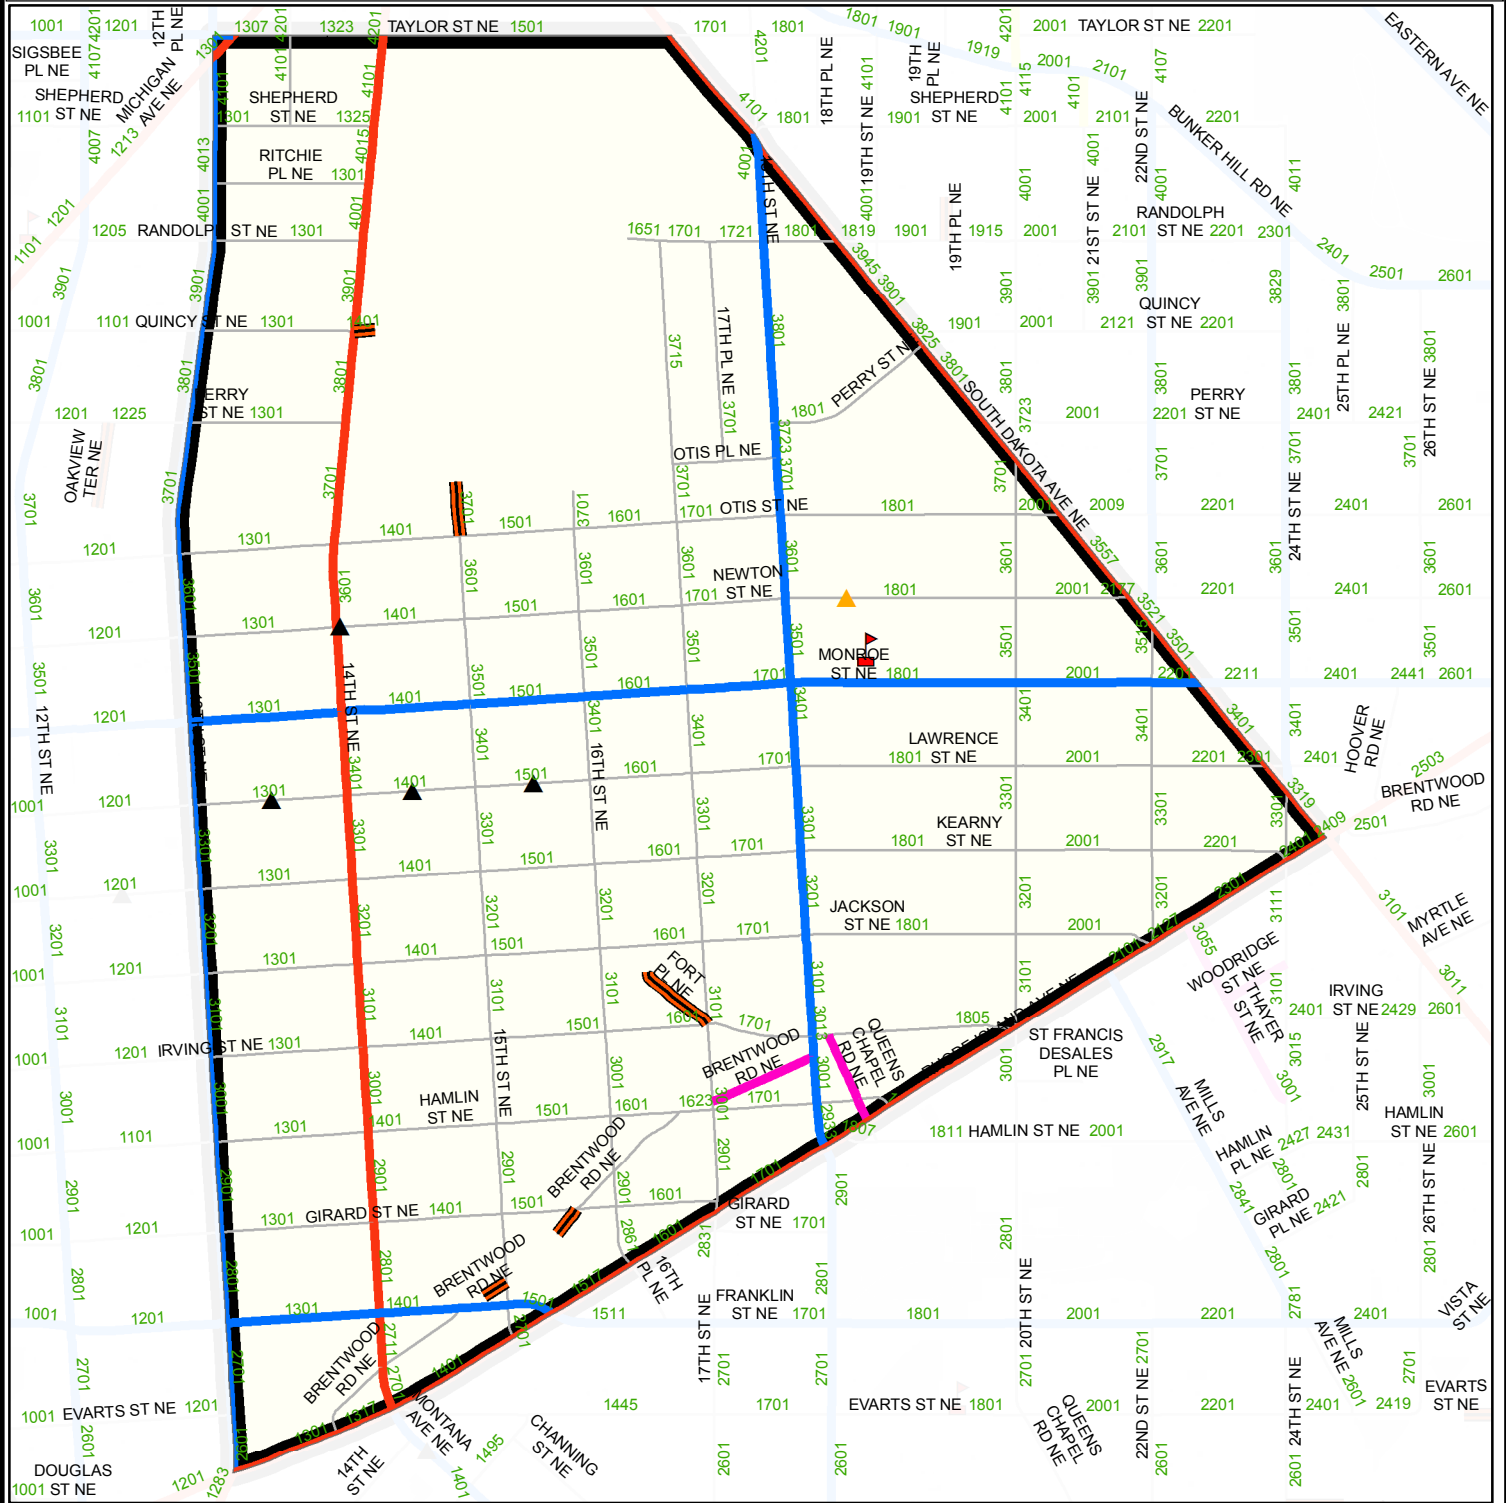

DISTRICT OF COLUMBIA - SNOW PLANNING MAP

Light Plow(1006)

Legend			
	Public School		4 - 6 Speed Humps
	Hospital		7 - 10 Speed Humps
	DC Salt Dome		Private Streets
	1 - 3 Speed Humps		AOC
			Primary
			Secondary
			Priority Hills
			Narrow Road
			NPS
			NHS
			Bridge
			PRoutesPly
			Dead End Streets