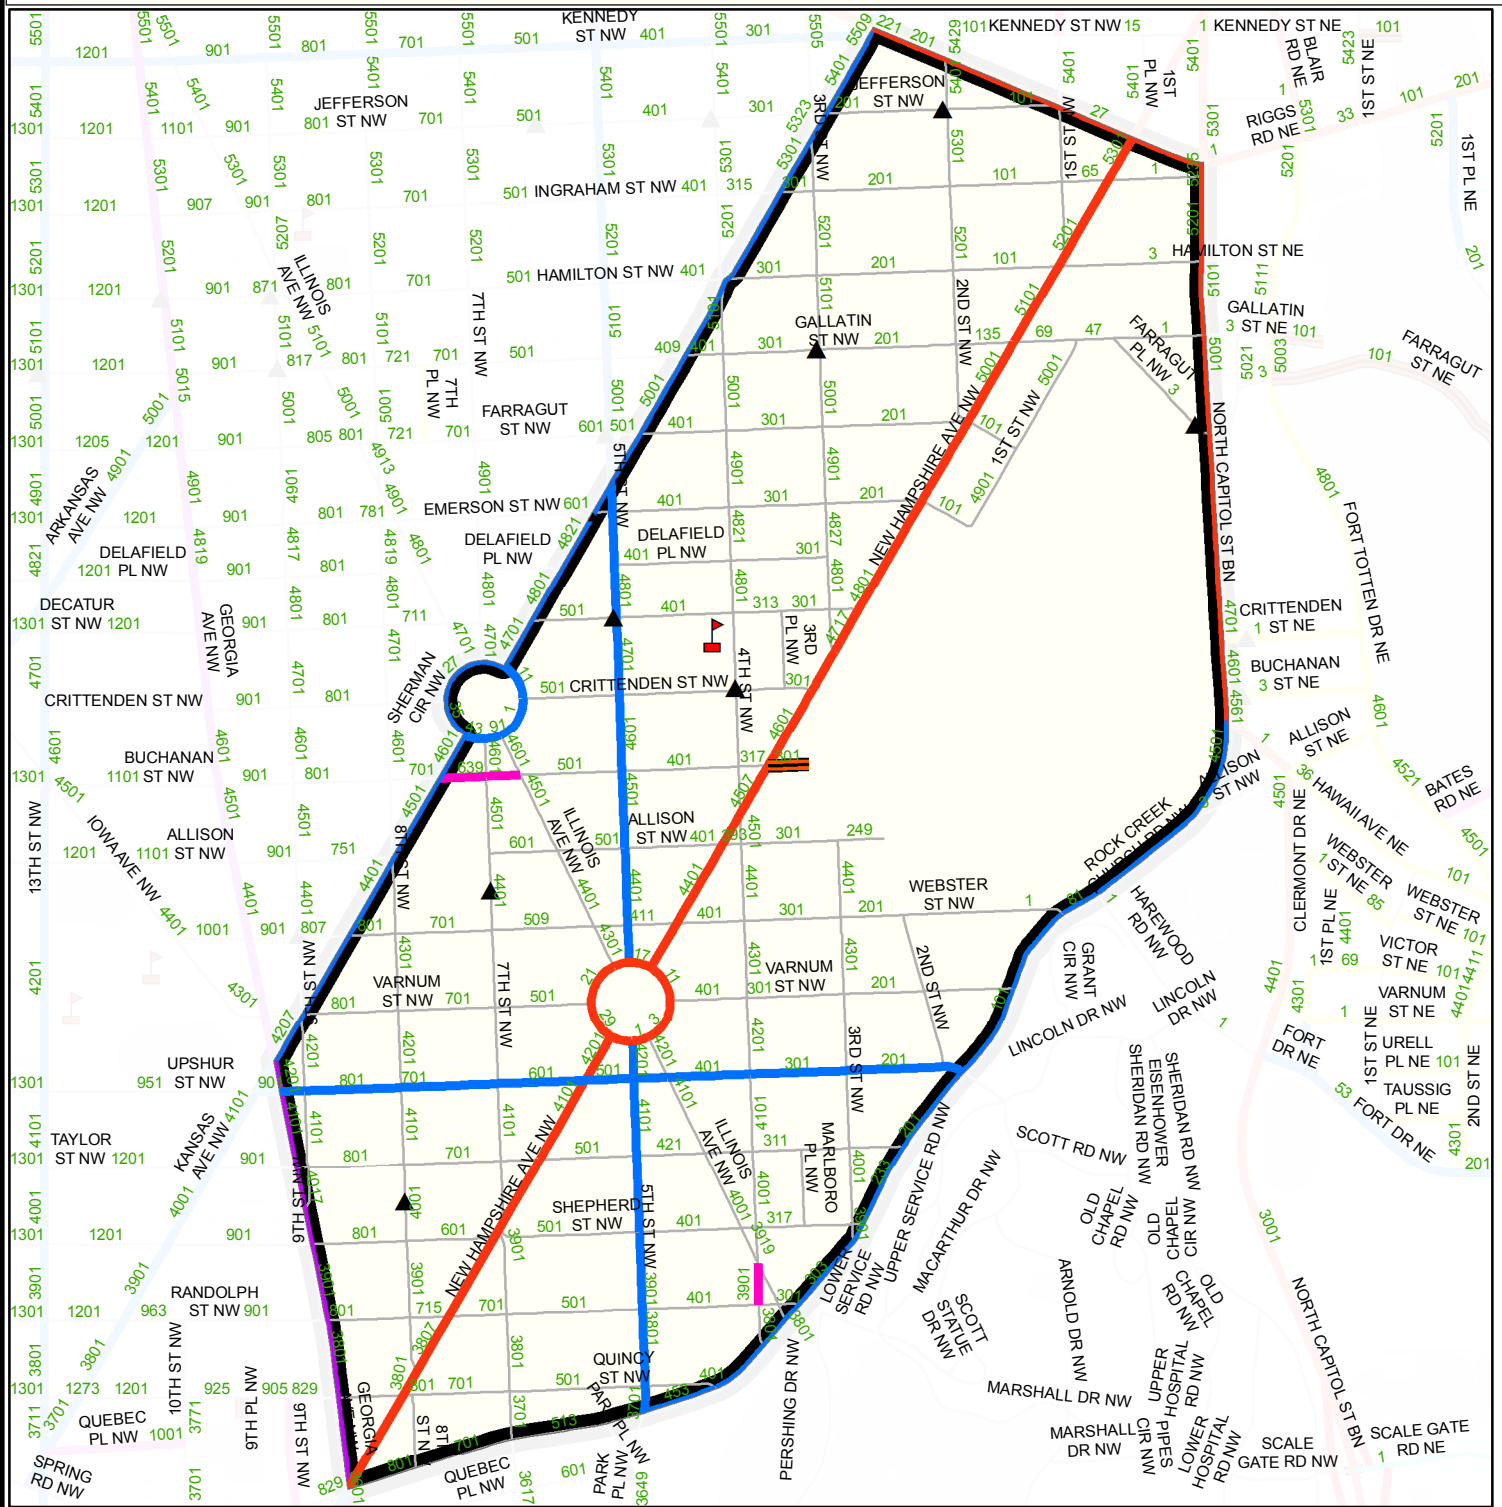

DISTRICT OF COLUMBIA - SNOW PLANNING MAP

Light Plow(1003)

Legend			
	Public School		4 - 6 Speed Humps
	Hospital		7 - 10 Speed Humps
	DC Salt Dome		Dead End Streets
	1 - 3 Speed Humps		AOC
			Primary
			Secondary
			Priority Hills
			Narrow Road
			NPS
			NHS
			Bridge
			PRoutesPly