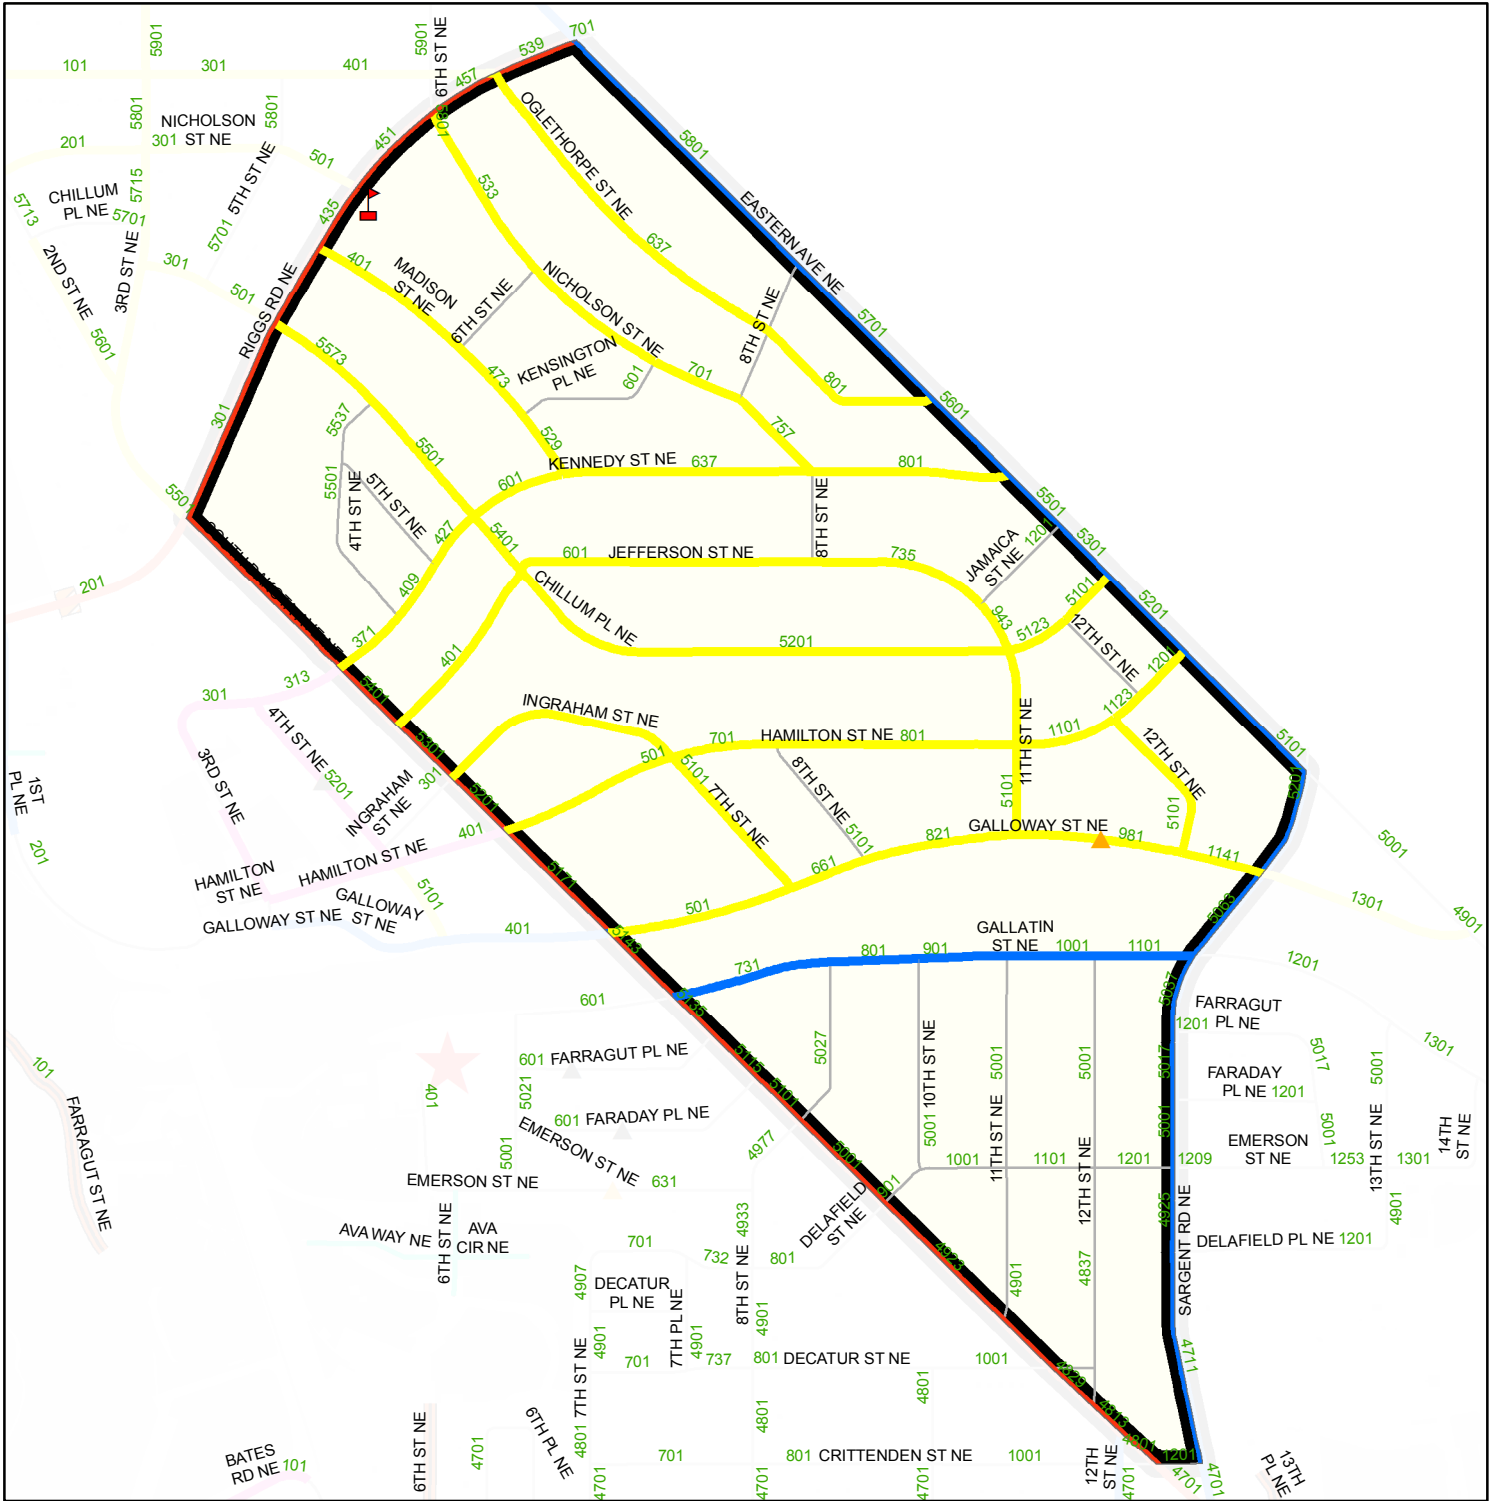

DISTRICT OF COLUMBIA - SNOW PLANNING MAP

Light Plow(1002)

Legend			